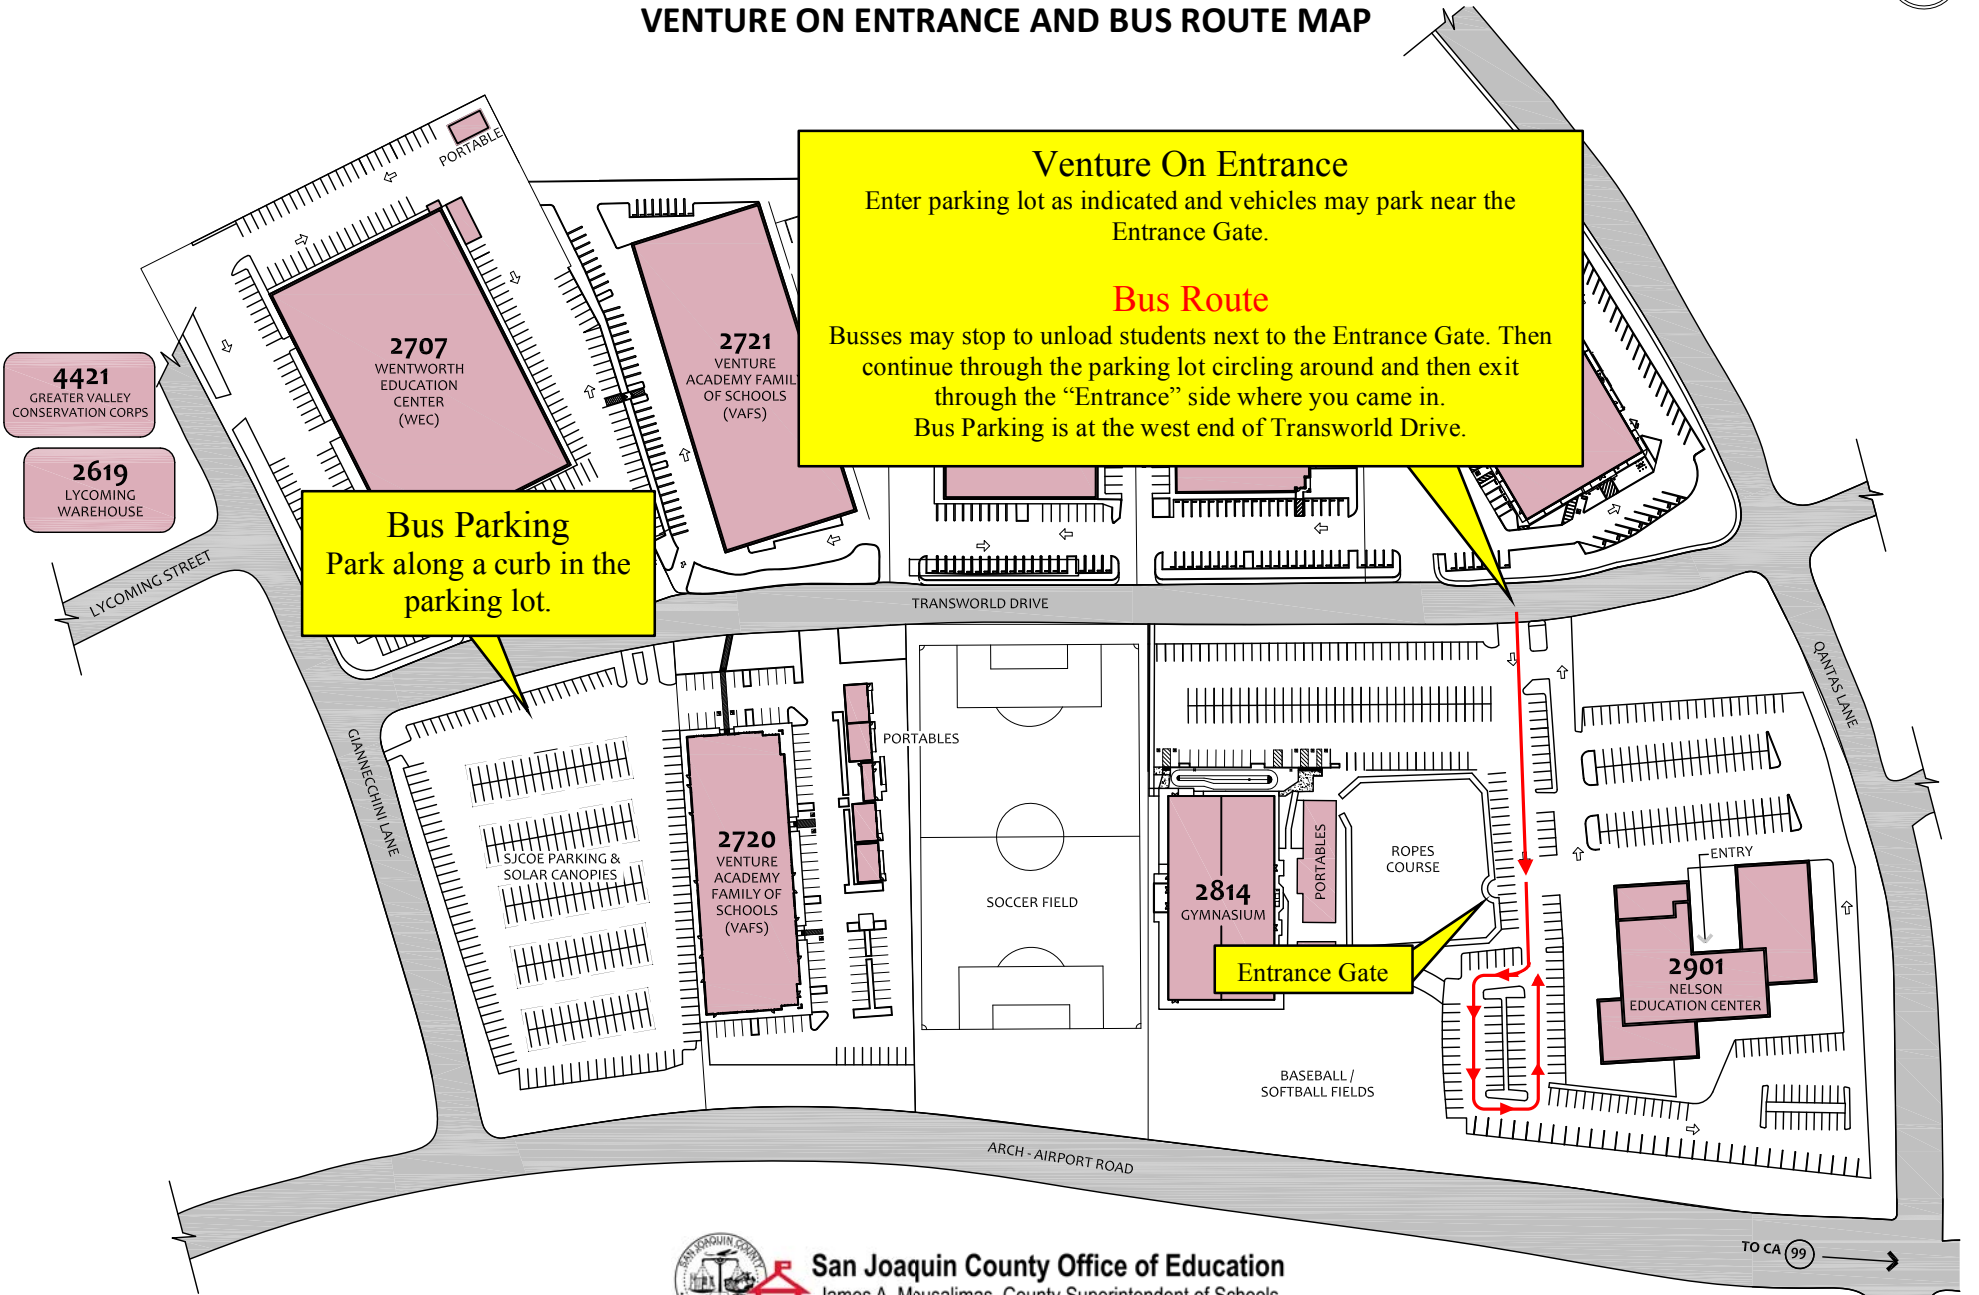

SAN JOAQUIN COUNTY OFFICE OF EDUCATION

CAMPUS MAP

VENTURE ON ENTRANCE AND BUS ROUTE MAP

Venture On Entrance
Enter parking lot as indicated and vehicles may park near the Entrance Gate.

Bus Route
Busses may stop to unload students next to the Entrance Gate. Then continue through the parking lot circling around and then exit through the "Entrance" side where you came in. Bus Parking is at the west end of Transworld Drive.

Bus Parking
Park along a curb in the parking lot.

Entrance Gate